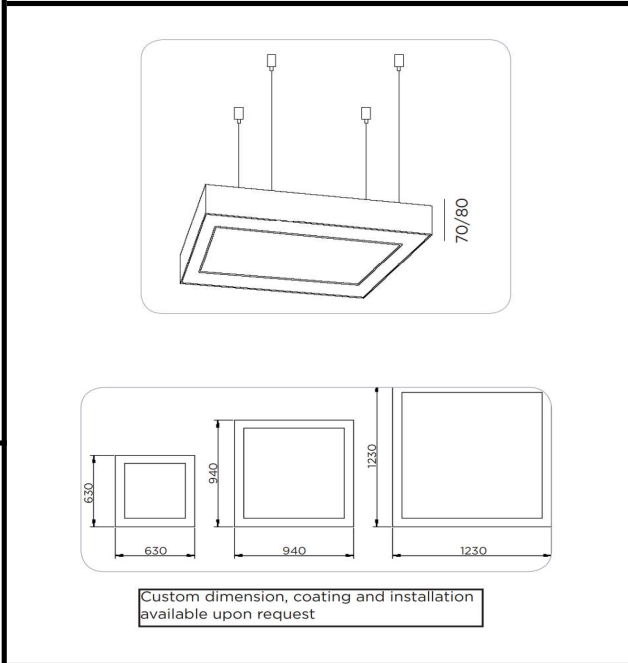

Sovitron Interior Pvt.Ltd.

Model Name	Square Ring Pendant / DLARSQUDDPD-35
Description	Architectural Light

Technical description	Image
-----------------------	-------

Dimension	L=Customised H=60/90/95mm
Frame	Aluminium
Color Tempertaure	5700K
Power	35 W
Total Luminous Flux	3150 lm
Efficacy	90 lm/W
IP rating	50
Color Rendering	≥80
Mounting	Pendant
Optics	White Opal Diffuser
Dimming	NON-Dimmable
Operating Voltage	220-240 VAC
Standard Lifetime	L70 minimum at 50,000 burning hours

Dimension diagram

Remarks:-

Address: Plot #7 Saroorpur-Nangla Industrial Area,Ballabgarh-Sohna Road,Faridabad-121005
Email: info@sovitron.com